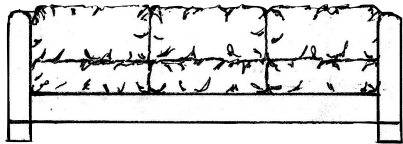

## SUAVE SEATING COLLECTION PRICING

---

**SOFA**

84" W x 26" H x 32.5" D

\$10,320.00

**LOVESEAT**

60" W x 26" H x 32.5" D

\$8,240.00

**LOUNGE CHAIR & OTTOMAN**

32" W x 26" H x 32.5" D  
22" W x 16.5" H x 24" D

\$5,727.00  
\$2,384.00

**CHAISE**

32" W x 26" H x 56.5" D

\$6,640.00

**BENCH**

36" W x 17.5" H x 20" D  
\*Custom sizes available

\$3,400.00

Pillows

15" Square      \$252.00  
13" Square      \$216.00  
17" x 7"          \$209.00

Custom pillow sizes available upon request

SJD Furniture is made upon order and customized based on client requests-Inquire as to options and sizes