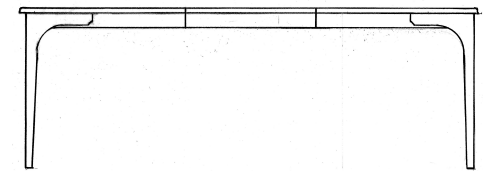

### ARM CHAIR

22.5" W x 18.5" D x 33.5" H

26 1/4" Arm Height

All chairs available in Trapezoid, Oval and Slat Back versions

Upholstered Seat

COM .5 yards

Leather COL

Custom Leather Finishes

### SIDE CHAIR

18.5" W x 18.5" D x 33.5" H

### TABLE

34" W x 60" L x 30" H

36" W x 72" L x 30" H

Custom sizes available

### TABLE with leaves

34" W x 60" L x 29 1/4" H closed

Maximum length 108"

36" W x 72" L x 29 1/4" H closed

Maximum length 120"

Custom sizes available

Individual leaf 24" wide