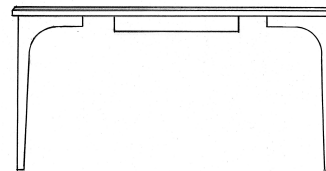

Sara Jaffe Designs

FURNITURE COLLECTIONS

BENUCCI TABLE & CHAIR COLLECTION

ARM CHAIR

22.5" W x 18.5" D x 33.5" H

26 1/4" Arm Height

All chairs available in Trapezoid, Oval and Slat Back versions

Upholstered Seat

COM .5 yards

Leather COL

Custom Leather Finishes

Table/ Desk Tops and Chairs available in solid wood

Cherry, Maple, Honduras Mahogany, Walnut

Custom stained or painted finishes available

Additional wood selections available upon request

Aluminum finishes:

Black or Bronze

SIDE CHAIR

18.5" W x 18.5" D x 33.5" H

TABLE

34" W x 60" L x 30" H

36" W x 72" L x 30" H

Custom sizes available

DESK

34" W x 60" L x 30" H

1 drawer

36" W x 72" L x 30" H

2 drawers

Custom sizes available

TABLE with leaves

34" W x 60" L x 29 1/4" H closed

Maximum length 108"

36" W x 72" L x 29 1/4" H closed

Maximum length 120"

Custom sizes available

Individual leaf 24" wide

Table Top options

Mitered Solid Frame with Veneer Panel & Painted Inlay line at Frame perimeter

Leather COL

Custom Leather Finishes

* Inquire regarding Signature hand painted art work on leather

---

Please contact **Sara Jaffe Designs** for additional information
sara@sarajaffedesigns.com 510 917-9276

sarajaffedesigns.com