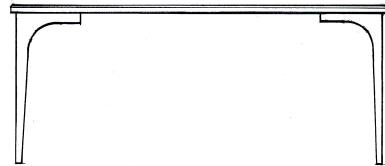

### ARM CHAIR

22.5" W x 18.5" D x 33.5" H

26 1/4" Arm Height

All chairs available in Trapezoid, Oval and Slat Back versions

Upholstered Seat

COM .5 yards

Leather COL

Custom Leather Finishes

### SIDE CHAIR

18.5" W x 18.5" D x 33.5" H

### TABLE

34" W x 60" L x 30" H

36" W x 72" L x 30" H

Custom sizes available

### TABLE with leaves

34" W x 60" L x 29 1/4" H closed

Maximum length 108"

36" W x 72" L x 29 1/4" H closed

Maximum length 120"

Custom sizes available

Individual leaf 24" wide