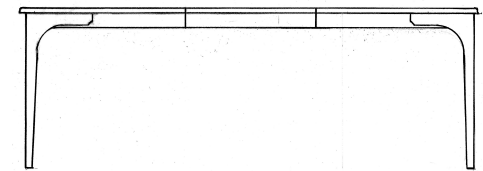

### ARM CHAIR

22.5" W x 18.5" D x 33.5" H

26 1/4" Arm Height

\$9,375-\$9,875.00