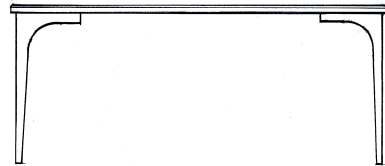

### ARM CHAIR

22.5" W x 18.5" D x 33.5" H

26 1/4" Arm Height

\$9,375-\$9,875.00