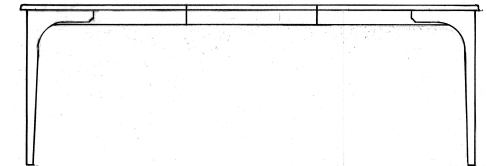

Sara Jaffe Designs

FURNITURE COLLECTIONS

BENUCCI TABLE & CHAIR COLLECTION

ARM CHAIR

23.5" W x 18.5" D x 33.5" H

26 3/8" Arm Height

All chairs available in Trapezoid, Oval and Slat Back versions

Upholstered Seat

Aluminum finishes:

Clear or Black

SIDE CHAIR

18.5" W x 18.5" D x 33.5" H

TABLE

34" W x 60" L x 30" H

36" W x 72" L x 30" H

Custom sizes available

DESK

34" W x 60" L x 30" H

1 drawer

36" W x 72" L x 30" H

2 drawers

Custom sizes available

TABLE with leaves

34" W x 60" L x 29 1/4" H closed

Maximum length 108"

36" W x 72" L x 29 1/4" H closed

Maximum length 120"

Custom sizes available

Individual leaf 24" wide

Table Top options

Mitered Solid Frame with Veneer Panel & Painted Inlay line at Frame perimeter