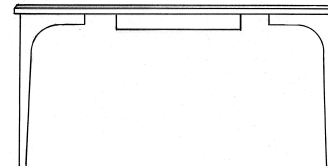

Sara Jaffe Designs

FURNITURE COLLECTIONS

BENUCCI TABLE & CHAIR COLLECTION

ARM CHAIR

23.5" W x 18.5" D x 33.5" H

26 3/8" Arm Height

All chairs available in Trapezoid, Oval and Slat Back versions

Upholstered Seat

Aluminum finishes:

Clear or Black

SIDE CHAIR

18.5" W x 18.5" D x 33.5" H

TABLE

34" W x 60" L x 30" H

36" W x 72" L x 30" H

Custom sizes available

DESK

34" W x 60" L x 30" H

1 drawer

36" W x 72" L x 30" H

2 drawers

Custom sizes available

TABLE with leaves

34" W x 60" L x 29 1/4" H closed

Maximum length 108"

36" W x 72" L x 29 1/4" H closed

Maximum length 120"

Custom sizes available

Individual leaf 24" wide

Table Top options

Mitered Solid Frame with Veneer Panel & Painted Inlay line at Frame perimeter