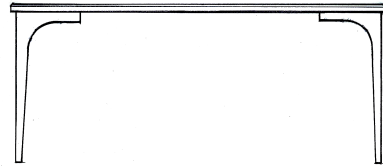

Sara Jaffe Designs

FURNITURE COLLECTIONS

BENUCCI TABLE & CHAIR COLLECTION

ARM CHAIR

23.5" W x 18.5" D x 33.5" H

26 3/8" Arm Height

All chairs available in Trapezoid, Oval and Slat Back versions

Upholstered Seat

Aluminum finishes:

Clear or Black

SIDE CHAIR

18.5" W x 18.5" D x 33.5" H

TABLE

34" W x 60" L x 30" H

36" W x 72" L x 30" H

Custom sizes available

DESK

34" W x 60" L x 30" H

1 drawer

36" W x 72" L x 30" H

2 drawers

Custom sizes available

TABLE with leaves

34" W x 60" L x 29 1/4" H closed

Maximum length 108"

36" W x 72" L x 29 1/4" H closed

Maximum length 120"

Custom sizes available

Individual leaf 24" wide

Table Top options

Mitered Solid Frame with Veneer Panel & Painted Inlay line at Frame perimeter